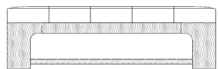

Dune Collection—

MYSTIC
Richard Shemtov, 2026

dune

MYSTIC

Richard Shemtov, 2026

Coffee table/Ottoman with tight seat upholstered with poly-urethane foam. Grid seams and light button tufted. Solid wood and veneer for base/legs and lower shelf in choice of wood finish. Satin or high-gloss poly-urethane also available. Custom sizes available.

Size - 54"w X 54"d X 16.5"h
Custom sizes available

Dune Showroom
200 Lexington Ave. T 212 → 925 → 6171
Suite 100 F 212 → 925 → 2273
NY, NY 10016 Dune-NY.com

dune