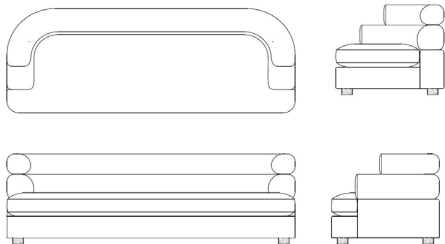

Dune Collection—

TELLY
Richard Shemtov, 2026

dune

TELLY

Richard Shemtov, 2026

Sofa upholstered with poly-urethane foam over solid wood frame. Loose seat cushion in poly/down. Stepped bolster back fixed upholstery. Low round wood legs with many custom finish options.

Size - 96"w X 36"d X 31"h
Custom sizes available

Dune Showroom
200 Lexington Ave. T 212 → 925 → 6171
Suite 100 F 212 → 925 → 2273
NY, NY 10016 Dune-NY.com

dune