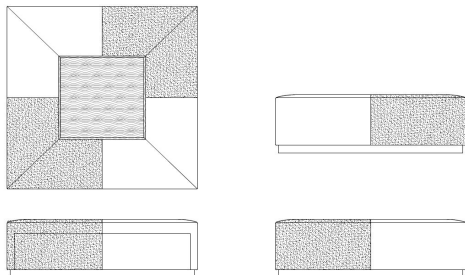

Dune Collection—

MONTEREY
Richard Shemtov, 2026

dune

MONTEREY

Richard Shemtov, 2026

Coffee table/Ottoman upholstered with poly-urethane foam over plywood construction. Seams with double topstitching. Inset fixed center tray in choice of wood, painted and cerused finishes with matching recessed base. Concealed upholstered single large drawer.

Size - 47" w X 47" d X 15" h
Custom sizes available

Dune Showroom
200 Lexington Ave. T 212 → 925 → 6171
Suite 100 F 212 → 925 → 2273
NY, NY 10016 Dune-NY.com

dune