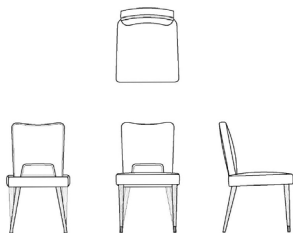

Dune Collection—

DINO  
Dune Studio, 2024

***dune***

DINO

Dune Studio, 2024

Chair upholstered with poly-urethane foam over wood frame. Legs in oak finish. Bronze sabots on front legs only. Many finish options available.

19.75"w X 23.25"d X 34.5"h  
Custom sizes available

Dune Showroom  
200 Lexington Ave. T 212 → 925 → 6171  
Suite 100 F 212 → 925 → 2273  
NY, NY 10016 Dune-NY.com

***dune***