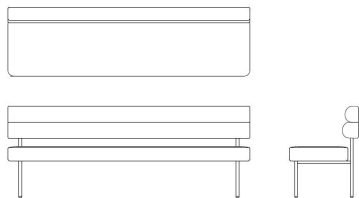

Dune Collection—

TOKYO
Richard Shemtov, 2024

dune

TOKYO

Richard Shemtov, 2024

Banquette/ Bench upholstered with poly-urethane foam over wood frame. Legs in metal. Many finish options available.

78"w X 25"d X 32.5"h
Custom sizes available