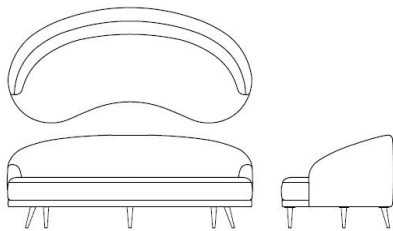

Dune Collection—

HYBRID
Richard Shemtov, 2023

dune

HYBRID

Richard Shemtov, 2023

Sofa upholstered with poly-urethane foam over solid wood frame. Solid metal round tapered legs in choice of brass or aluminum with many custom finish options.

Size - 90"w X 41"d X 33"h
Custom sizes available

Dune Showroom
200 Lexington Ave. T 212 → 925 → 6171
Suite 100 F 212 → 925 → 2273
NY, NY 10016 Dune-NY.com

dune