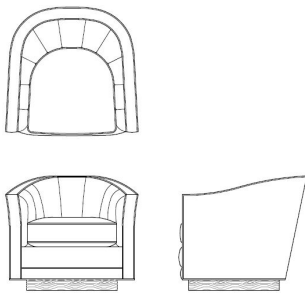

Dune Collection—

MAYFAIR
Dune Studio, 2023

dune

Mayfair

Dune Studio, 2023

Chair upholstered with poly-urethane foam over solid wood frame. Seat with poly/down cushion. Base available in wood veneer or metal.

Size - 32.25"W x 31.25"D x 27.75"H
Custom sizes available

Dune Showroom
200 Lexington Ave. T 212 → 925 → 6171
Suite 100 F 212 → 925 → 2273
NY, NY 10016 Dune-NY.com

dune