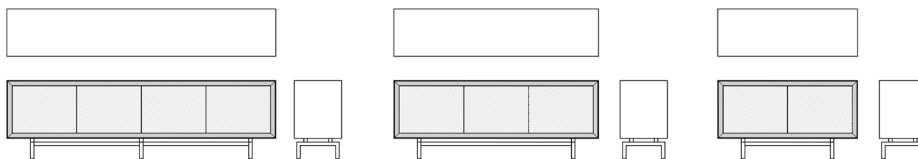

Dune Collection—

MASON
RICHARD SHEMTOV, 2020

dune

MASON

Richard Shemtov, 2020

Sideboard with aluminum frame/legs with hand rubbed satin poly-urethane finish. Interior in oak veneer, with drawers and/or shelves. Available in choice of color or finish, please enquire.

(4) door - 114" x 21" x 33"h

(3) door - 86.75" x 21" x 33"h

(2) door - 59.25" x 21" x 33"h

Custom sizes and configurations available

Dune Showroom
 200 Lexington Ave. T 212 → 925 → 6171
 Suite 100 F 212 → 925 → 2273
 NY, NY 10016 Dune-NY.com