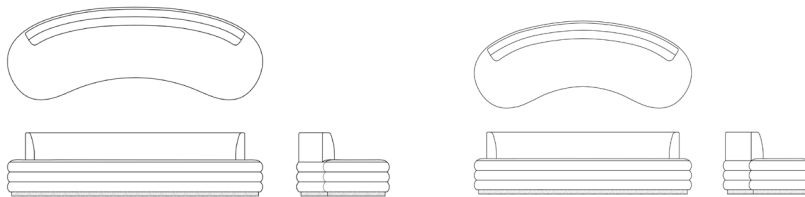

Dune Collection—

MOUSSY
Richard Shemtov, 2019

dune

MOUSSY

Richard Shemtov, 2019

Polyurethane foam over wood frame. Base in wood or metal with many finishes available.

Large - 120"w X 43.5"d X 29.75"h

Small - 105"w X 42"d X 29.75"h