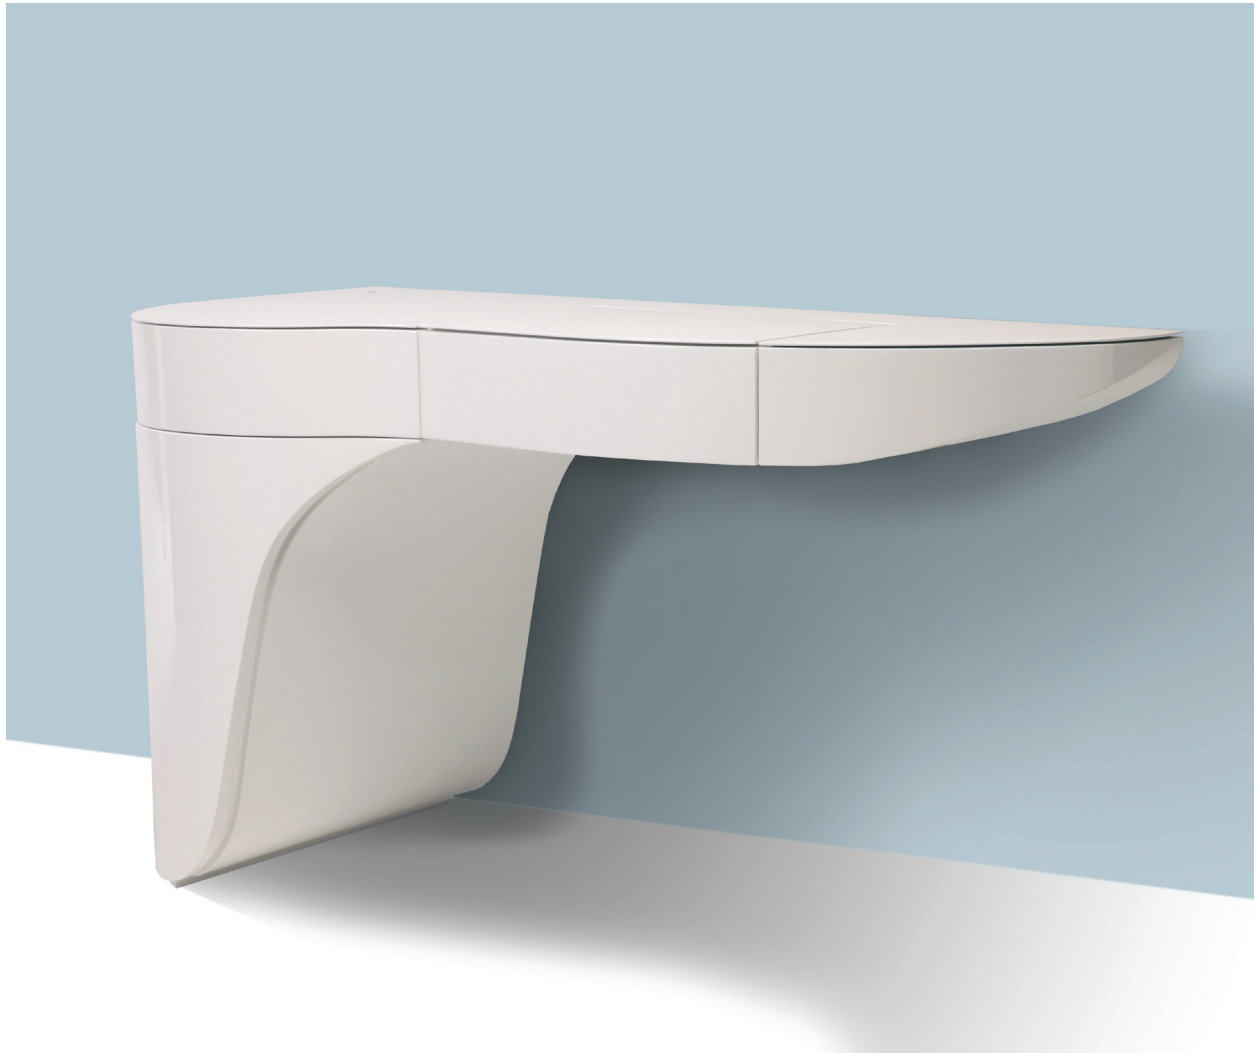

Dune Collection—

PHANTOM
Richard Shemtov, 2017

dune

PHANTOM

Richard Shemtov, 2017

Sculptural vanity/desk with storage compartments including drawer, shelves, make-up mirror and two jewelry trays. Made in birch plywood with hi-gloss polished polyurethane finish. Custom sizes and colors available.

50"w X 20.75"d X 28.75"h
Custom sizes available

Dune Showroom
200 Lexington Ave. T 212 → 925 → 6171
Suite 100 F 212 → 925 → 2273
NY, NY 10016 Dune-NY.com

dune