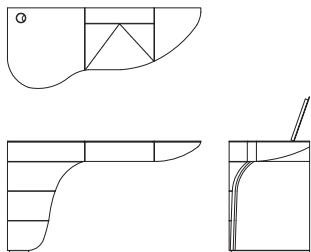

Dune Collection—

PHANTOM
Richard Shemtov, 2017

dune

PHANTOM

Richard Shemtov, 2017

Sculptural vanity/desk with storage compartments including drawer, shelves, make-up mirror and two jewelry trays. Made in birch plywood with hi-gloss polished polyurethane finish. Custom sizes and colors available.

50"w X 20.75"d X 28.75"h
Custom sizes available

Dune Showroom
200 Lexington Ave. T 212 → 925 → 6171
Suite 100 F 212 → 925 → 2273
NY, NY 10016 Dune-NY.com

dune