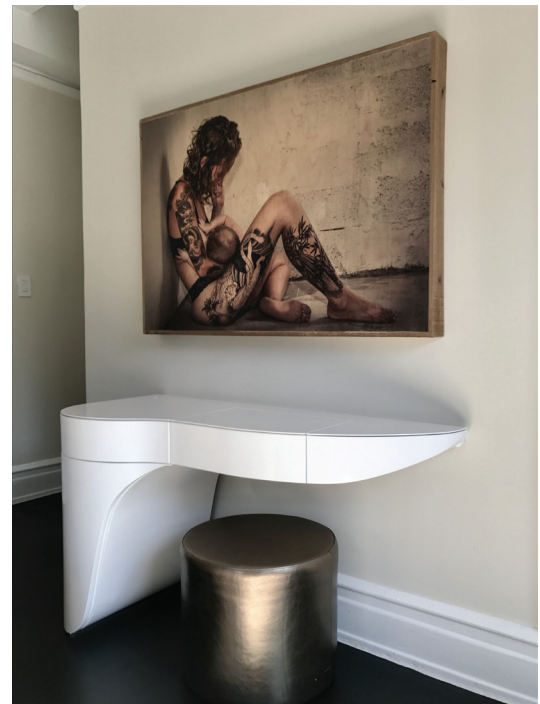

Dune Collection—

PHANTOM
Richard Shemtov, 2017

dune

PHANTOM

Richard Shemtov, 2017

Sculptural vanity/desk with storage compartments including drawer, shelves, make-up mirror and two jewelry trays. Made in birch plywood with hi-gloss polished polyurethane finish. Custom sizes and colors available.

50"w X 20.75"d X 28.75"h
Custom sizes available

Dune Showroom
200 Lexington Ave. T 212 → 925 → 6171
Suite 100 F 212 → 925 → 2273
NY, NY 10016 Dune-NY.com

dune