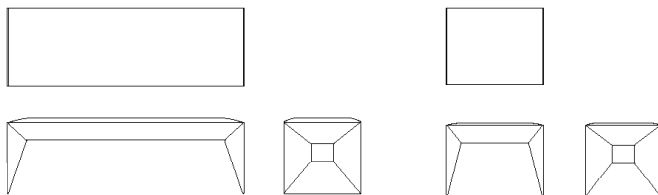

Dune Collection—

OMEGA
Richard Shemtov, 2016

dune

OMEGA

Richard Shemtov, 2016

Bench upholstered with poly-urethane foam over wood and steel frame. Legs available in brass, and stainless steel in satin or polished finish.

Bench: 53 1/2"w X 17 1/2"d X 17"h

Stool: 22"w X 17 1/2"d X 17"h

Custom sizes available

Dune Showroom
200 Lexington Ave. T 212 → 925 → 6171
Suite 100 F 212 → 925 → 2273
NY, NY 10016 Dune-NY.com

dune