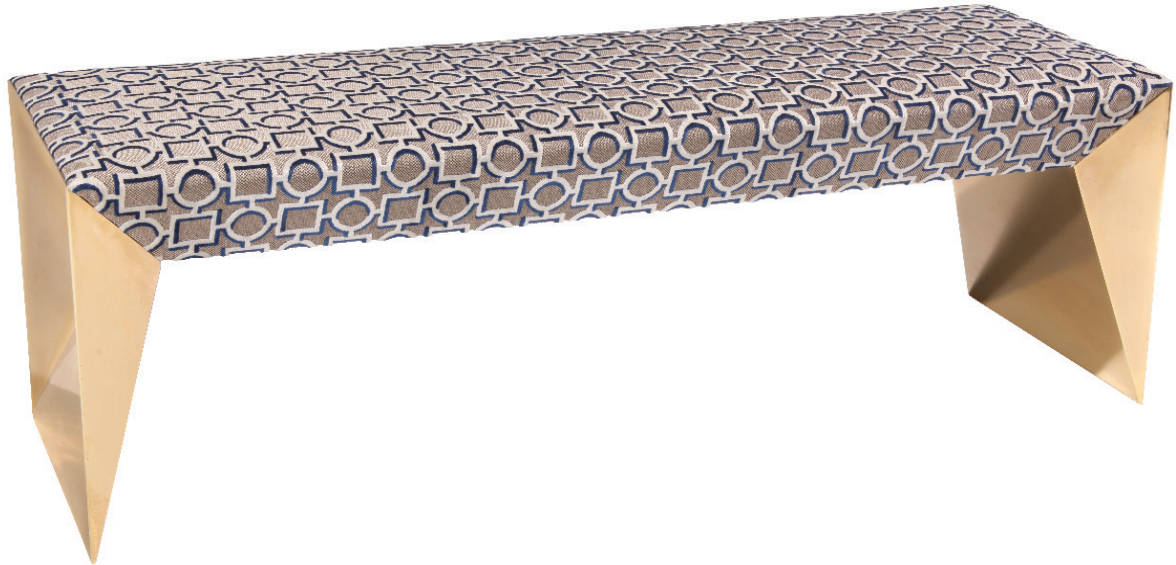

Dune Collection—

OMEGA
Richard Shemtov, 2016

dune

OMEGA

Richard Shemtov, 2016

Bench upholstered with poly-urethane foam over wood and steel frame. Legs available in brass, and stainless steel in satin or polished finish.

Bench: 53 1/2"w X 17 1/2"d X 17"h

Stool: 22"w X 17 1/2"d X 17"h

Custom sizes available

Dune Showroom
200 Lexington Ave. T 212 → 925 → 6171
Suite 100 F 212 → 925 → 2273
NY, NY 10016 Dune-NY.com

dune