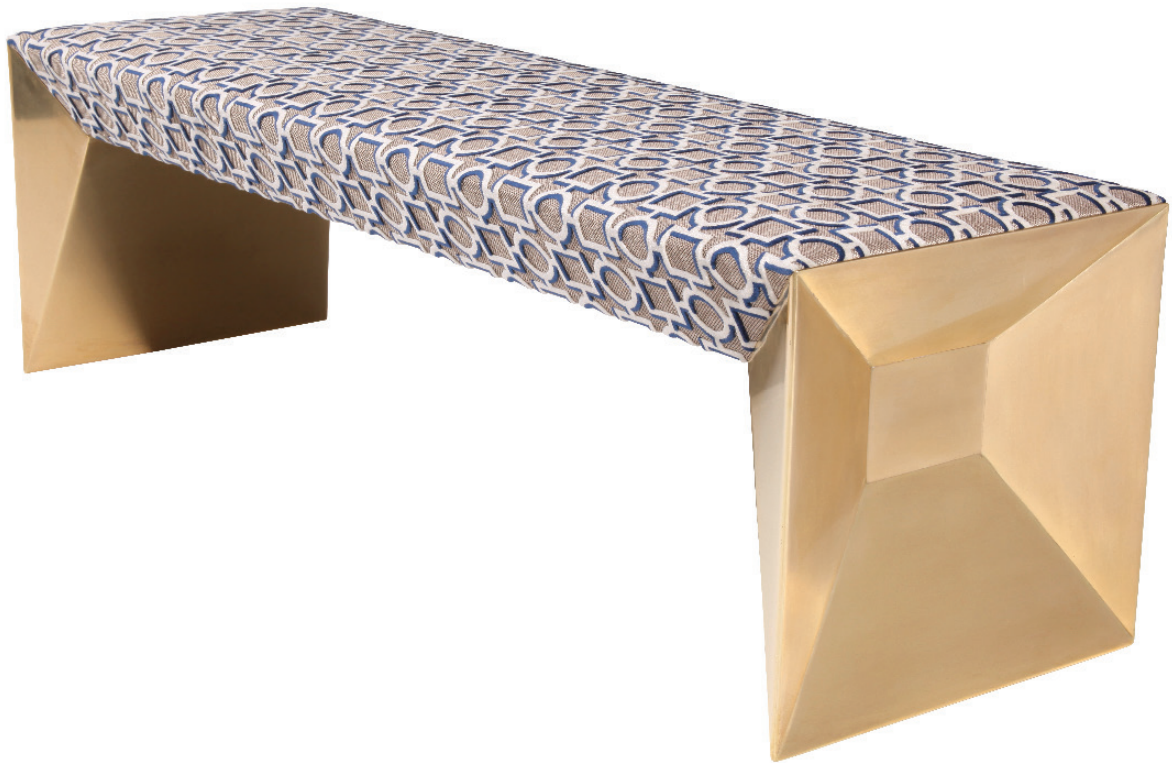

Dune Collection—

OMEGA
Richard Shemtov, 2016

dune

OMEGA

Richard Shemtov, 2016

Bench upholstered with poly-urethane foam over wood and steel frame. Legs available in brass, and stainless steel in satin or polished finish.

Bench: 53 1/2"w X 17 1/2"d X 17"h

Stool: 22"w X 17 1/2"d X 17"h

Custom sizes available

Dune Showroom
200 Lexington Ave. T 212 → 925 → 6171
Suite 100 F 212 → 925 → 2273
NY, NY 10016 Dune-NY.com

dune