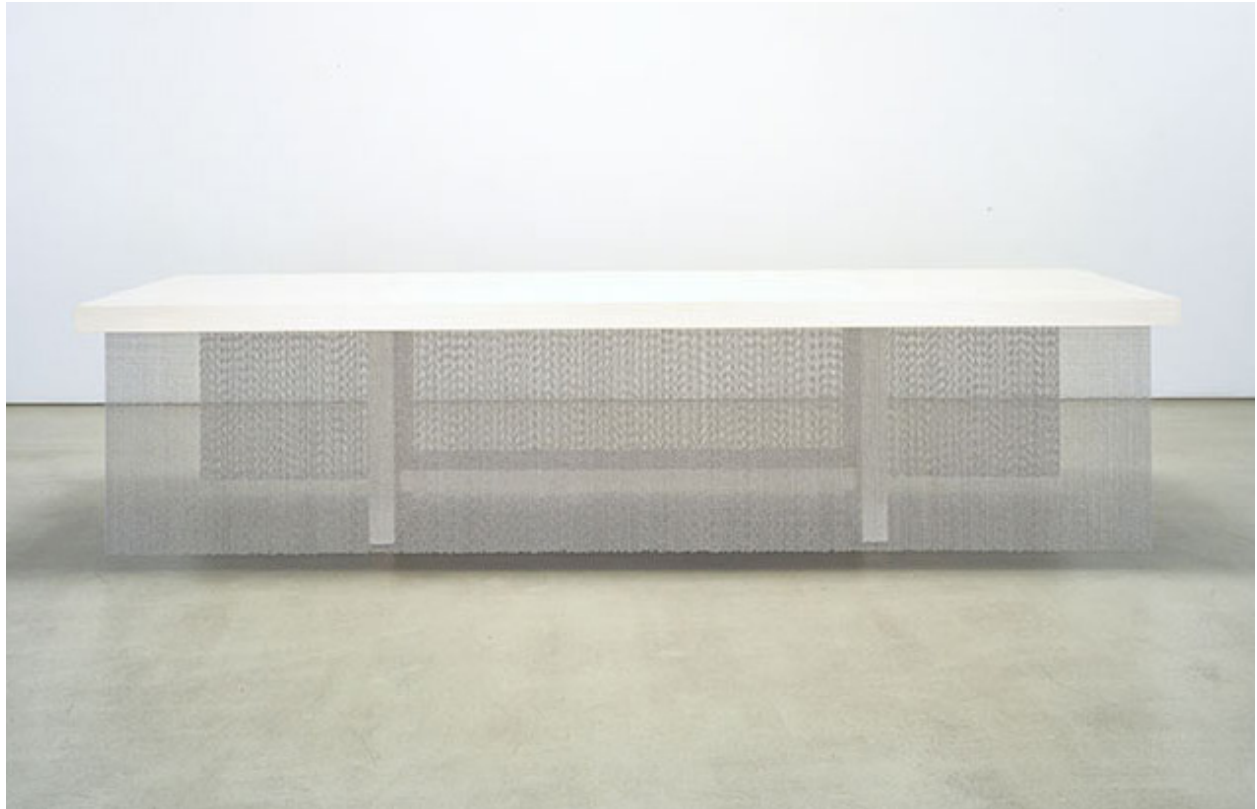

Dune Collection—

WATERFALL
Victoria Meyers, 2004

dune

WATERFALL

Victoria Meyers, 2004

Table in solid wood, either stained or natural finish. Stainless steel ball chain.

Table: 120"w X 36"d X 29 1/4"h
Custom Sizes Available