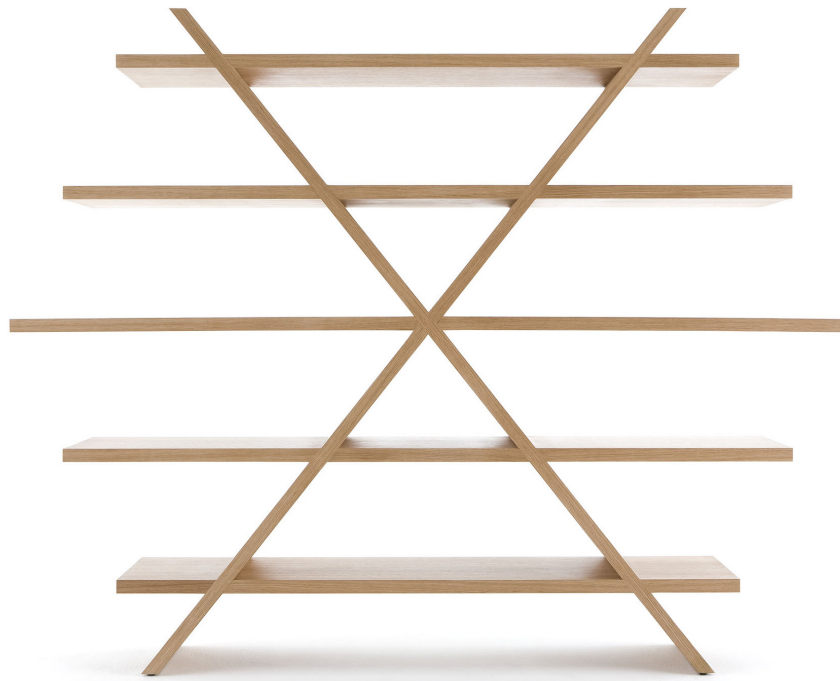

Dune Collection—

SNOWFLAKE  
Richard Shemtov, 2008

***dune***

SNOWFLAKE

Richard Shemtov, 2008

Shelving unit in birch plywood with wood veneer or high gloss poly-urethane.

95"w X 15 1/2"d X 76"h  
Custom sizes available