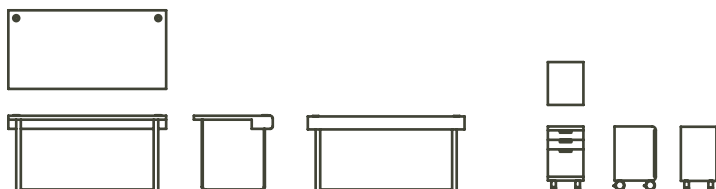

Dune Collection—

GO
Michael Solis, 2001

dune

GO

Michael Solis, 2001

Desk in Medex with satin or hi-gloss poly-urethane finish. Stainless steel base in satin finish. Wire management box with access panel integrated into the rear of unit. Seperate file cabinet in Medex with satin or high-gloss poly-urethane finish with white melamine inside drawers. Rests on four locking casters.

Desk: 60"w X 30"d X 28 1/2"h
 File Cabinet: 15 1/2"w X 18 1/4"d X 26 1/2"h
 Custom sizes available

Dune Showroom
 200 Lexington Ave. T 212 → 925 → 6171
 Suite 100 F 212 → 925 → 2273
 NY, NY 10016 Dune-NY.com