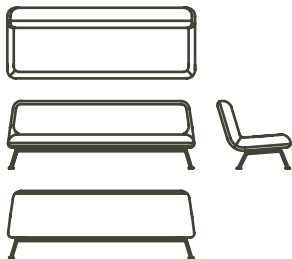

Dune Collection—

SUMO
Nick Dine, 2003

dune

SUMO

Nick Dine, 2003

Sofa upholstered with poly-urethane foam over solid wood frame. Stainless steel base in satin finish.

Sofa: 94" w X 34 1/4" d X 32 1/4" h, 17" sh
Custom sizes available