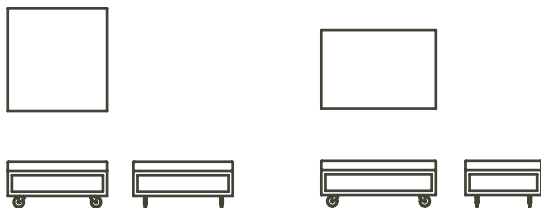

Dune Collection—

SWAY
Richard Shemtov, 2003

dune

SWAY

Richard Shemtov, 2003

Table/Ottoman with solid wood and veneer in either stained or natural finish. Hi-gloss poly-urethane also available. Seat upholstered with poly-urethane foam. Exposed casters with color stained or painted to match wood finish.

Square: 36" w X 36" d X 16" h
Rectangular: 41" w X 27 1/2" d X 16" h
Custom sizes available

Dune Showroom
200 Lexington Ave. T 212 → 925 → 6171
Suite 100 F 212 → 925 → 2273
NY, NY 10016 Dune-NY.com

dune