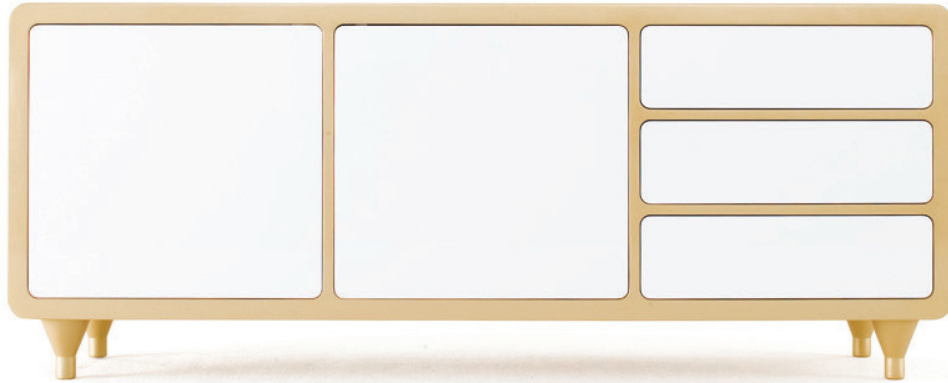

Dune Collection—

CYBORG  
Nick Dine, 2003

***dune***

CYBORG

Nick Dine, 2003

Sideboard made of birch plywood and Medex. Exterior in hi-gloss poly-urethane. Interior in matte poly-urethane. Two doors with one adjustable shelf in each section. Door and drawers with touch latches.

72"w X 23 3/4"d X 36"h  
Custom sizes available

Dune Showroom  
200 Lexington Ave. T 212 → 925 → 6171  
Suite 100 F 212 → 925 → 2273  
NY, NY 10016 Dune-NY.com

***dune***